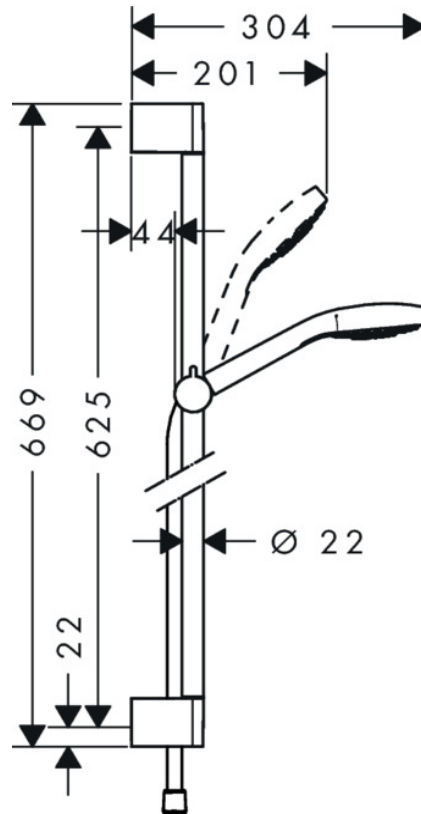

SPECIFICATION SHEET - fittings

BRAND:	hangrohe	Product Photo:
ORIGIN:	Germany	
SERIES:	Wall Bar Set	
PRODUCT DESCRIPTION:	Croma Select E Shower set Multi EcoSmart 9 l/min w/ shower bar 65cm • Flow rate: 9 l/min. at 3 bar • IntenseRain, Massage and SoftRain spray	
MODEL No.	26581 400	
FINISH/COLOUR:	White / Chrome	
DIMENSIONS:		
OPTIONAL MATCHING PARTS:		

Technical Informations:

REMINDER:

Pipe flushing must be done before faucets are installed. Failure to do so voids the warranty.

Do not use cleaners containing abrasive cleansers, ammonia, bleach, acids, waxes, alcohol, solvents or other products not recommended for chrome.

All information is for reference only, installation shall always be based on the actual product delivered.